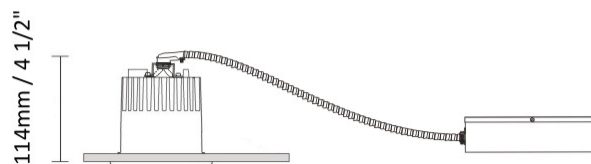

Ø 70mm (2 3/4")