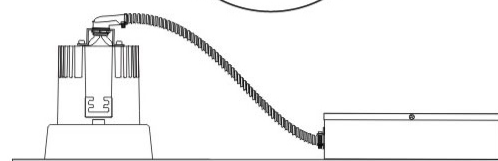

Ø96mm 3 3/4"