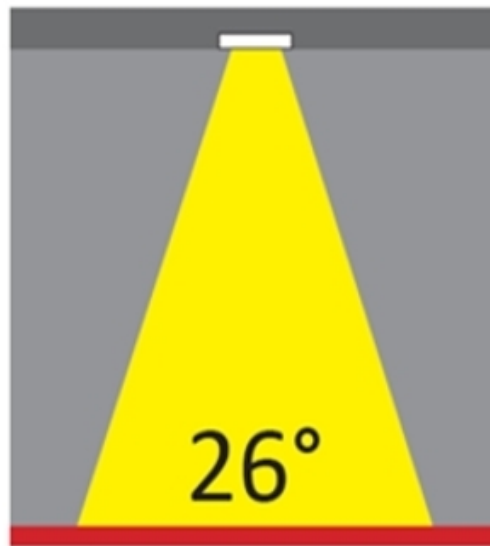

DIXIT RA8 RECESSED

A56121-

PROJECT
TYPE
SPECIFIER
QUANTITY
DATE

	DP	DV		Order Example		K°		
Dimming	Phase	0-10V		L5XXXXXX-DV-30K				
Color Temperature	27K	30K	35K	40K	0-10V	3000K		
	2700K	3000K	3500K	4000K				

A