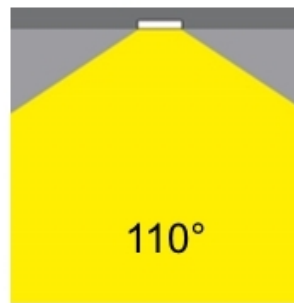

DIXIT RA16 RECESSED

A56102-

PROJECT	
TYPE	
SPECIFIER	
QUANTITY	
DATE	

RA 16 LED 18W 2400 lm					R:100%				I.Max:350 Cd/Klm				
H[m]	D[m]	Max lux	Med lux	Alpha=112°	H[m]	D[m]	Max lux	Med lux	Beta=113°	H[m]	D[m]	Max lux	Med lux
1.00	2.99	604	145		1.00	3.07	604	145		1.00	3.07	604	145
2.00	5.98	151	36		2.00	6.13	151	36		2.00	6.13	151	36
3.00	8.96	67	16		3.00	9.20	67	16		3.00	9.20	67	16
4.00	11.95	38	9		4.00	12.26	38	9		4.00	12.26	38	9
5.00	14.94	24	6		5.00	15.33	24	6		5.00	15.33	24	6

Dimming	DP	DV		
	Phase	0-10V		
Color Temperature	27K	30K	35K	40K
	2700K	3000K	3500K	4000K

Order Example **K°**

L5XXXXXX-DV-30K

0-10V   3000K