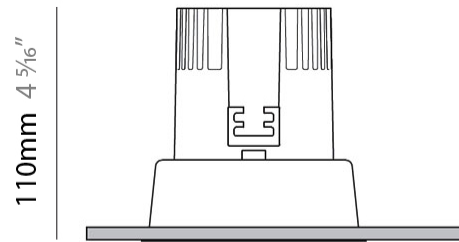

GENERAL

Series: Dixit
Subseries: Dixit RA8
Brand: Ivela
Division: Architectural
Mounting Type: Recessed
Mounting Location: Ceiling
Subcategory: Downlight

PHYSICAL

Shape: Round
Diameter (mm): 96
Diameter (in): 3 3/4
Height (mm): 110
Height (in): 4 5/16
Min. Recessing Depth (mm): 150
Min. Recessing Depth (in): 5 7/8
Light Distribution: Direct
Weight (kg): 0.4
Weight (lbs): 0.88
Diffuser: Clear Polycarbonate
Fixture Finish: MWH
Fixture Material: Aluminum Die Cast
Cut-out Measurements: 92mm / 3 5/8"

ELECTRICAL

Lamp Type: LED
Total Output Wattage (W): 9 / 12
Dimming: Tri-Mode (Non-Dimming and Phase Dimming (120Vac only) and 0-10V Dimming)
Driver Included: No
Driver Location: Recessed Housing
Driver Type: Constant Current - Universal
Driver Class: Class 2
Input Voltage (V): 120 - 277
Constant Current (MA): 250 / 350

LED

Number of LEDs: 1
Color Temperature (°K): 2700 / 3000
Max. Delivered Lumen (lm): 1096 / 1447
CRI: >80 CRI
Efficiency (%): 87.7
Lamp Life (hrs): 50000
Upon Request: 3500K upon request

OPTICAL

Optic°: 26
Beam Angle: Symmetric
Adjustability: Fixed
Upon Request: Optic 45° (mirror-metallized) / 65° (white)

RATINGS AND CERTIFICATIONS

Certified By: Certified for North American Standards
IP rating: IP44
IK Rating: IK08